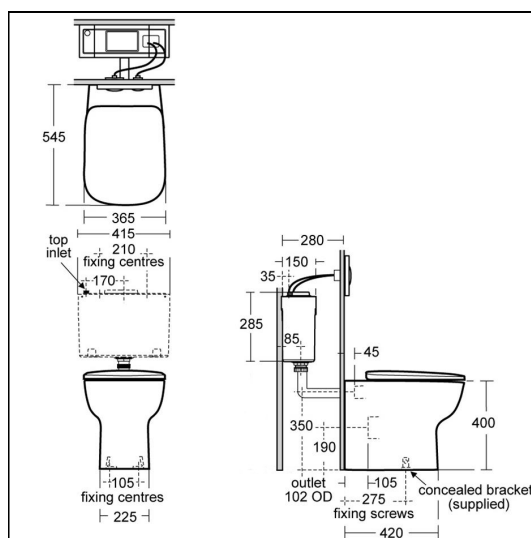

## ILLUSTRATED

- T2827** Studio Echo back-to-wall toilet bowl with horizontal outlet
- S3643** Conceala 2 4.5/3 or 4/2.6 litre cistern, dual flush valve, side supply, internal overflow, alternative height plastic flushbends, no flushplate/button
- T3181** Studio Echo toilet seat and cover with quick release, slow close
- E4465** Karisma flush plate, dual flush, branded for Conceala 2 cisterns

## OPTIONS

- R0158** ProSys electronic conversion kit for proximity actuated flushplates (Altes & Symfo) (120 depth frames and cisterns only)
- E2125** Conceala 2 concealed cistern universal height, side inlet cistern - pneumatic dual flush valve - no flushplate - 6/4 litre flush
- R0317** ProSys 120 depth WC cistern, mechanical, front actuation
- R0318** ProSys 120 depth WC cistern, pneumatic, front actuation
- T3182** Studio Echo toilet seat and cover
- R0115** Oleas M1 mechanical dual flushplate Ideal Standard - white
- R0116** Oleas P1 pneumatic dual flushplate Ideal Standard - white
- R0121** Oleas M2 mechanical dual flushplate Ideal Standard - white
- R0123** Oleas M3 mechanical dual flushplate Ideal Standard - white
- R0124** Oleas P3 pneumatic dual flushplate Ideal Standard - white
- R0110** Solea P2 pneumatic dual flushplate Ideal Standard - white
- R0130** Altes NT1 electronic (proximity) ceramic dual flushplate Ideal Standard - white
- R0129** Symfo NT1 electronic (proximity) glass dual flushplate Ideal Standard - white
- S4300** Panekta outlet connector to convert horizontal outlet wcs to S or turned P trap
- S4305** Panekta outlet connector to convert horizontal outlet wcs to P trap

### Capacity

- S3643** 4.0 litres